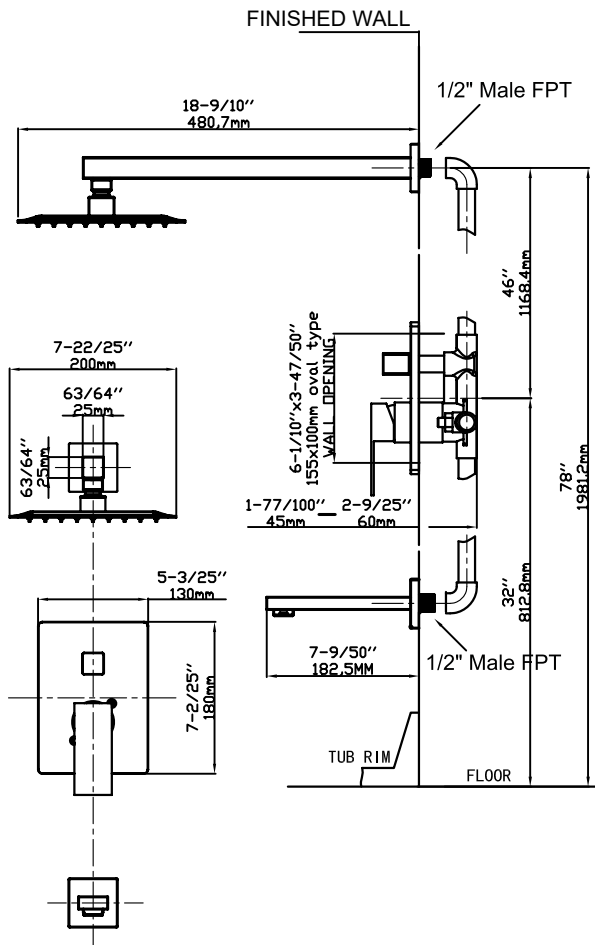

DSF-34BTS00

UPC: 813649027488

Style:

- Contemporary
- Pressure Balanced
- Rain Head & Tub Spout
- Shower Set

Features:

- Valve Material: Solid Brass Construction
- Valve: Pressure Balance w/ Service Stops & Built-In Diverter
- Spout: Brass, NPT 1/2" Female Thread
- Deck Plate: Stainless Steel
- Shower Arm: Stainless Steel
- Shower Head: ABS 8", Single Function

Flow Rate:

- Shower Head Flow Rate: 1.5 gpm Max @ 70 psi
- Valve Flow Rate: 4.5 gpm max @ 80 psi

Certifications:

- cUPC

Warranty:

- Lifetime Limited Warranty

Available Color/Finish

CR - Chrome
BN - Brushed Nickel
ORB - Oil Rubbed Bronze
BKBN - Black Brushed Nickel
BKNP - Black Nickel Polished

Applies To Models:

DSF-34BTS00CR..... UPC: 813649027488
DSF-34BTS00BN..... UPC: 813649027464
DSF-34BTS00ORB..... UPC:
DSF-34BTS00BKBN..... UPC: 813649027457
DSF-34BTS00BKNP..... UPC: 813649027389